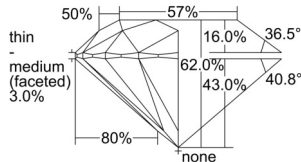

GIA®

FACSIMILE

GIA REPORT 7506547278

Verify this report at GIA.edu

GIA NATURAL DIAMOND DOSSIER®

October 01, 2024
GIA Report Number 7506547278
Shape and Cutting Style ..... Round Brilliant
Measurements ..... 5.06 - 5.12 x 3.15 mm

GRADING RESULTS

Carat Weight ..... 0.50 carat
Color Grade ..... E
Clarity Grade S11
Cut Grade ..... Excellent

ADDITIONAL GRADING INFORMATION

Polish ..... Excellent
Symmetry ..... Very Good
Fluorescence ..... None
Clarity Characteristics..... Cloud, Feather
Inscription(s): GIA 7506547278

PROPORTIONS

Profile to actual proportions

GRADING SCALES

GIA COLOR SCALE	GIA CLARITY SCALE	GIA CUT SCALE	
D	FLAWLESS	EXCELLENT	
E	INTERNALLY FLAWLESS		
F		VVS₁	VERY GOOD
G	VVS₂		
H	VS₁	GOOD	
I	VS₂		
J	S1₁	FAIR	
K	S1₂		
L	I₁	POOR	
M	I₂		
N	I₃		
O			
P			
Q			
R			
S			
T			
U			
V			
W			
X			
Y			
Z