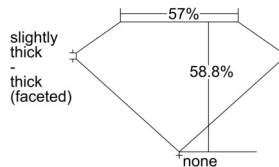

GIA®

FACSIMILE

GIA REPORT

7506547482

Verify this report at GIA.edu

GIA NATURAL DIAMOND DOSSIER®

October 01, 2024
GIA Report Number 7506547482
Shape and Cutting Style ..... Heart Brilliant
Measurements ..... 4.86 x 5.56 x 3.27 mm

GRADING RESULTS

Carat Weight ..... 0.52 carat
Color Grade ..... F
Clarity Grade VS1

ADDITIONAL GRADING INFORMATION

Polish ..... Excellent
Symmetry ..... Excellent
Fluorescence ..... None
Clarity Characteristics..... Crystal, Pinpoint
Inscription(s): GIA 7506547482

PROPORTIONS

Profile not to actual proportions

GRADING SCALES

GIA COLOR SCALE		GIA CLARITY SCALE			
COLORLESS	D	VERY VERY SLIGHTLY INCLUDED	FLAWLESS		
	E		INTERNALLY FLAWLESS		
	F	VERY SLIGHTLY INCLUDED	VS₁		
	G		VS₂		
	H		VS₁		
	NEAR COLORLESS	I	SLIGHTLY INCLUDED	VS₂	
		J		SI₁	
		FAINT	K	INCLUDED	SI₂
			L		I₁
			M		I₂
N			I₃		
VERT LIGHT	O	INCLUDED			
	P				
	Q				
	R				
	S				
	T				
LIGHT	U				
	V				
	W				
	X				
Y					
Z