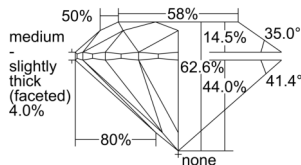

GIA®

FACSIMILE

GIA REPORT 7506550845

Verify this report at GIA.edu

GIA NATURAL DIAMOND DOSSIER®

October 03, 2024
GIA Report Number 7506550845
Shape and Cutting Style ..... Round Brilliant
Measurements ..... 4.87 - 4.90 x 3.06 mm

GRADING RESULTS

Carat Weight ..... 0.45 carat
Color Grade ..... G
Clarity Grade VS1
Cut Grade ..... Excellent

ADDITIONAL GRADING INFORMATION

Polish ..... Excellent
Symmetry ..... Excellent
Fluorescence ..... None
Clarity Characteristics..... Crystal, Indented Natural
Inscription(s): GIA 7506550845

PROPORTIONS

Profile to actual proportions

GRADING SCALES

GIA COLOR SCALE	GIA CLARITY SCALE	GIA CUT SCALE	
D	FLAWLESS	EXCELLENT	
E	INTERNALLY FLAWLESS		
F		VVS₁	VERY GOOD
G	VVS₂		
H	VS₁	GOOD	
I	VS₂		
J	SI₁	FAIR	
K	SI₂		
L	I₁	POOR	
M	I₂		
N	I₃		
O			
P			
Q			
R			
S			
T			
U			
V			
W			
X			
Y			
Z