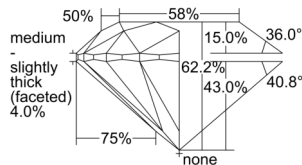

GIA®

FACSIMILE

GIA REPORT

7506554536

Verify this report at GIA.edu

GIA NATURAL DIAMOND DOSSIER®

October 03, 2024
GIA Report Number 7506554536
Shape and Cutting Style ..... Round Brilliant
Measurements ..... 6.02 - 6.07 x 3.76 mm

GRADING RESULTS

Carat Weight ..... 0.85 carat
Color Grade ..... G
Clarity Grade VVS1
Cut Grade ..... Excellent

ADDITIONAL GRADING INFORMATION

Polish ..... Excellent
Symmetry ..... Excellent
Fluorescence ..... Faint
Clarity Characteristics..... Pinpoint, Internal Graining
Inscription(s): GIA 7506554536

PROPORTIONS

Profile to actual proportions

GRADING SCALES

GIA COLOR SCALE

COLORLESS	D
	E
	F
	G
	H
	I
	J
NEAR COLORLESS	K
	L
FAIN	M
	N
	O
	P
VERY LIGHT	Q
	R
	S
	T
	U
	V
	W
	X
	Y
LIGHT	Z

GIA CLARITY SCALE

FLAWLESS	VERY VERY SLIGHTLY INCLUDED	VVS₁	VVS₂	VS₁	VS₂	SI₁	SI₂	I₁	I₂	I₃	
											INTERNALLY FLAWLESS

GIA CUT SCALE

EXCELLENT
VERY GOOD
GOOD
FAIR
POOR