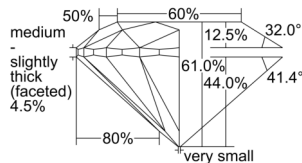

GIA®

FACSIMILE

GIA REPORT 7506554788

Verify this report at GIA.edu

GIA NATURAL DIAMOND DOSSIER®

October 03, 2024
GIA Report Number 7506554788
Shape and Cutting Style ..... Round Brilliant
Measurements ..... 4.72 - 4.75 x 2.88 mm

GRADING RESULTS

Carat Weight ..... 0.40 carat
Color Grade ..... F
Clarity Grade S11
Cut Grade ..... Excellent

ADDITIONAL GRADING INFORMATION

Polish ..... Excellent
Symmetry ..... Excellent
Fluorescence ..... None
Clarity Characteristics..... Crystal, Cloud
Inscription(s): GIA 7506554788

PROPORTIONS

Profile to actual proportions

GRADING SCALES

GIA COLOR SCALE	GIA CLARITY SCALE	GIA CUT SCALE
D	FLAWLESS	EXCELLENT
E	FLAWLESS	
F	INTERNALLY FLAWLESS	VERY GOOD
G	FLAWLESS	
H	VVS₁	GOOD
I	VVS₂	
J	VS₁	FAIR
K	VS₂	
L	S1₁	POOR
M	S1₂	
N	I₁	
O	I₂	
P	I₃	
Q		
R		
S		
T		
U		
V		
W		
X		
Y		
Z