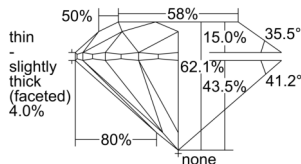

GIA®

FACSIMILE

GIA REPORT 7506555952

Verify this report at GIA.edu

GIA NATURAL DIAMOND DOSSIER®

October 03, 2024
GIA Report Number 7506555952
Shape and Cutting Style ..... Round Brilliant
Measurements ..... 5.07 - 5.09 x 3.16 mm

GRADING RESULTS

Carat Weight ..... 0.50 carat
Color Grade ..... D
Clarity Grade S11
Cut Grade ..... Excellent

ADDITIONAL GRADING INFORMATION

Polish ..... Excellent
Symmetry ..... Excellent
Fluorescence ..... Medium Blue
Clarity Characteristics..... Crystal, Feather
Inscription(s): GIA 7506555952

PROPORTIONS

Profile to actual proportions