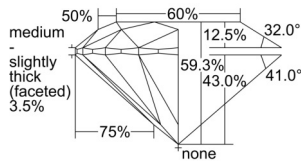

GIA®

FACSIMILE

GIA REPORT 7506558201

Verify this report at GIA.edu

GIA NATURAL DIAMOND DOSSIER®

October 03, 2024
GIA Report Number 7506558201
Shape and Cutting Style ..... Round Brilliant
Measurements ..... 4.40 - 4.43 x 2.62 mm

GRADING RESULTS

Carat Weight ..... 0.31 carat
Color Grade ..... D
Clarity Grade VVS1
Cut Grade ..... Excellent

ADDITIONAL GRADING INFORMATION

Polish ..... Excellent
Symmetry ..... Excellent
Fluorescence ..... None
Clarity Characteristics ..... Pinpoint, Feather
Inscription(s): GIA 7506558201

PROPORTIONS

Profile to actual proportions

GRADING SCALES

GIA COLOR SCALE	GIA CLARITY SCALE	GIA CUT SCALE
COLOURLESS	FLAWLESS	EXCELLENT
D	INTERNALLY FLAWLESS	
E	VVS₁	VERY GOOD
F		
G	VVS₂	
H	VS₁	GOOD
I		
J	VS₂	
K	SI₁	FAIR
L		
M	SI₂	
N	I₁	POOR
O		
P	I₂	
Q	I₃	
R		
S		
T		
U		
V		
W		
X		
Y		
Z