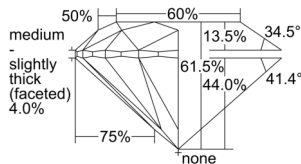

GIA®

FACSIMILE

GIA REPORT 7506558946

Verify this report at GIA.edu

GIA NATURAL DIAMOND DOSSIER®

October 01, 2024
GIA Report Number 7506558946
Shape and Cutting Style ..... Round Brilliant
Measurements ..... 5.22 - 5.25 x 3.22 mm

GRADING RESULTS

Carat Weight ..... 0.54 carat
Color Grade ..... D
Clarity Grade VVS2
Cut Grade ..... Excellent

ADDITIONAL GRADING INFORMATION

Polish ..... Excellent
Symmetry ..... Excellent
Fluorescence ..... None
Clarity Characteristics..Needle, Pinpoint, Cloud, Internal Graining
Inspection(s): GIA 7506558946

PROPORTIONS

Profile to actual proportions