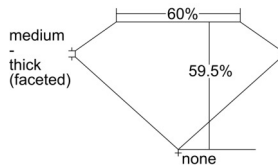

GIA®

FACSIMILE

GIA REPORT

7506560576

Verify this report at GIA.edu

GIA NATURAL DIAMOND DOSSIER®

October 04, 2024
GIA Report Number 7506560576
Shape and Cutting Style ..... Heart Brilliant
Measurements ..... 4.77 x 5.48 x 3.26 mm

GRADING RESULTS

Carat Weight ..... 0.50 carat
Color Grade ..... G
Clarity Grade VS2

ADDITIONAL GRADING INFORMATION

Polish ..... Very Good
Symmetry ..... Very Good
Fluorescence ..... None
Clarity Characteristics..... Crystal, Cloud, Feather
Inscription(s): GIA 7506560576

PROPORTIONS

Profile not to actual proportions

GRADING SCALES

GIA COLOR SCALE		GIA CLARITY SCALE			
COLORLESS	D	VERY VERY SLIGHTLY INCLUDED	FLAWLESS		
	E		INTERNALLY FLAWLESS		
	F		VVS₁		
	NEAR COLORLESS	G	VVS₂		
		H	VERY SLIGHTLY INCLUDED	VS₁	
		I		VS₂	
		FAINT	J	SLIGHTLY INCLUDED	SI₁
			K		SI₂
	L		INCLUDED		I₁
	M			I₂	
VERT LIGHT	N		INCLUDED	I₃	
	O				
	P				
	Q				
	R				
LIGHT	S				
	T				
	U				
	V				
	W				
X					
Y					
Z