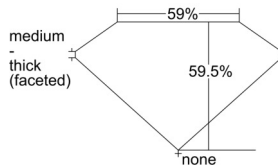

GIA®

FACSIMILE

GIA REPORT 7506563061

Verify this report at GIA.edu

GIA NATURAL DIAMOND DOSSIER®

October 03, 2024
GIA Report Number 7506563061
Shape and Cutting Style ..... Heart Brilliant
Measurements ..... 4.86 x 5.68 x 3.38 mm

GRADING RESULTS

Carat Weight ..... 0.56 carat
Color Grade I
Clarity Grade VS1

ADDITIONAL GRADING INFORMATION

Polish ..... Excellent
Symmetry ..... Excellent
Fluorescence ..... None
Clarity Characteristics ..... Crystal
Inscription(s): GIA 7506563061

PROPORTIONS

Profile not to actual proportions

GRADING SCALES

GIA COLOR SCALE		GIA CLARITY SCALE			
COLORLESS	D	VERY VERY SLIGHTLY INCLUDED	FLAWLESS		
	E		INTERNALLY FLAWLESS		
	F	VERY SLIGHTLY INCLUDED	VVS₁		
	G		VVS₂		
	H		VS₁		
	NEAR COLORLESS	I	SLIGHTLY INCLUDED	VS₂	
		J		SI₁	
		FAINT	K	INCLUDED	SI₂
			L		I₁
			M		I₂
VERT LIGHT			N	INCLUDED	I₃
	O				
	P				
	Q				
LIGHT	R				
	S				
	T				
	U				
	V				
	Z