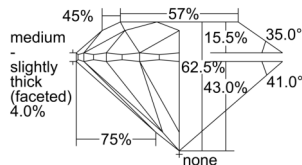

GIA®

FACSIMILE

GIA REPORT

7506563521

Verify this report at GIA.edu

GIA NATURAL DIAMOND DOSSIER®

October 07, 2024
GIA Report Number 7506563521
Shape and Cutting Style ..... Round Brilliant
Measurements ..... 4.29 - 4.31 x 2.69 mm

GRADING RESULTS

Carat Weight ..... 0.30 carat
Color Grade ..... E
Clarity Grade S11
Cut Grade ..... Excellent

ADDITIONAL GRADING INFORMATION

Polish ..... Excellent
Symmetry ..... Excellent
Fluorescence ..... None
Clarity Characteristics ..... Twinning Wisp
Inscription(s): GIA 7506563521

PROPORTIONS

Profile to actual proportions

GRADING SCALES

GIA COLOR SCALE

COLORLESS	D
	E
	F
	G
	H
	I
	J
NEAR COLORLESS	K
	L
Faint	M
	N
	O
	P
Very Light	Q
	R
	S
	T
	U
	V
Light	W
	X
	Y
	Z

GIA CLARITY SCALE

FLAWLESS	VERY VERY SLIGHTLY INCLUDED	VVS₁	VVS₂	VS₁	VS₂	SI₁	SI₂	I₁	I₂	I₃	
											FLAWLESS
INTERNALLY FLAWLESS	VERY SLIGHTLY INCLUDED										

GIA CUT SCALE

EXCELLENT
VERY GOOD
GOOD
FAIR
POOR