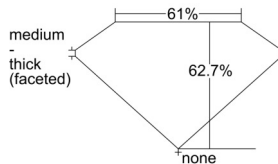

GIA®

FACSIMILE

GIA REPORT 7506568752

Verify this report at GIA.edu

GIA NATURAL DIAMOND DOSSIER®

October 04, 2024
GIA Report Number 7506568752
Shape and Cutting Style ..... Oval Brilliant
Measurements ..... 6.43 x 4.36 x 2.73 mm

GRADING RESULTS

Carat Weight ..... 0.50 carat
Color Grade ..... F
Clarity Grade VVS2

ADDITIONAL GRADING INFORMATION

Polish ..... Excellent
Symmetry ..... Very Good
Fluorescence ..... Faint
Clarity Characteristics ..... Feather, Pinpoint
Inscription(s): GIA 7506568752

PROPORTIONS

Profile not to actual proportions

GRADING SCALES

GIA COLOR SCALE		GIA CLARITY SCALE			
COLORLESS	D	VERY VERY SLIGHTLY INCLUDED	FLAWLESS		
	E		INTERNALLY FLAWLESS		
	F	VERY SLIGHTLY INCLUDED	VVS₁		
	G		VVS₂		
	H		VS₁		
	NEAR COLORLESS	I	SLIGHTLY INCLUDED	VS₂	
		J		SI₁	
		FAINT	K	INCLUDED	SI₂
			L		I₁
			M		I₂
VERT LIGHT	N		INCLUDED	I₃	
	O				
	P				
	Q				
	LIGHT		R		
		S			
		T			
U					
V					
W					
X					
Y					
Z