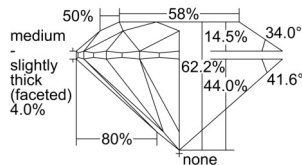

GIA®

FACSIMILE

GIA NATURAL DIAMOND DOSSIER®

October 04, 2024
GIA Report Number 7506574280
Shape and Cutting Style ..... Round Brilliant
Measurements ..... 5.68 - 5.72 x 3.55 mm

GRADING RESULTS

Carat Weight ..... 0.70 carat
Color Grade ..... E
Clarity Grade S11
Cut Grade ..... Excellent

ADDITIONAL GRADING INFORMATION

Polish ..... Excellent
Symmetry ..... Excellent
Fluorescence ..... None
Clarity Characteristics..... Crystal, Cloud, Feather
Inscription(s): GIA 7506574280

GIA REPORT 7506574280

Verify this report at GIA.edu

PROPORTIONS

Profile to actual proportions

GRADING SCALES

GIA COLOR SCALE	GIA CLARITY SCALE	GIA CUT SCALE	
D	FLAWLESS	EXCELLENT	
E	INTERNALLY FLAWLESS		
F		VVS₁	VERY GOOD
G	VVS₂		
H	VS₁	GOOD	
I	VS₂		
J	S1₁	FAIR	
K	S1₂		
L	I₁	POOR	
M	I₂		
N	I₃		
O			
P			
Q			
R			
S			
T			
U			
V			
W			
X			
Y			
Z