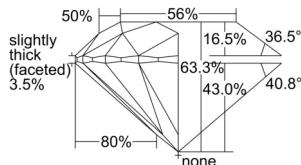

GIA®

FACSIMILE

GIA REPORT 7506577259

Verify this report at GIA.edu

GIA NATURAL DIAMOND DOSSIER®

October 09, 2024
GIA Report Number 7506577259
Shape and Cutting Style ..... Round Brilliant
Measurements ..... 5.31 - 5.34 x 3.37 mm

GRADING RESULTS

Carat Weight ..... 0.60 carat
Color Grade ..... G
Clarity Grade VVS1
Cut Grade ..... Excellent

ADDITIONAL GRADING INFORMATION

Polish ..... Very Good
Symmetry ..... Excellent
Fluorescence ..... None
Clarity Characteristics ..... Pinpoint, Feather
Inscription(s): GIA 7506577259

PROPORTIONS

Profile to actual proportions

GRADING SCALES

GIA COLOR SCALE	GIA CLARITY SCALE	GIA CUT SCALE	
COLOURLESS D	FLAWLESS	EXCELLENT	
E	INTERNALLY FLAWLESS		
F		VVS₁	VERY GOOD
G	VVS₂		
H	VS₁	GOOD	
I	VS₂		
J	SI₁	FAIR	
K	SI₂		
L	I₁	POOR	
M	I₂		
N	I₃		
O			
P			
Q			
R			
S			
T			
U			
V			
W			
X			
Y			
Z