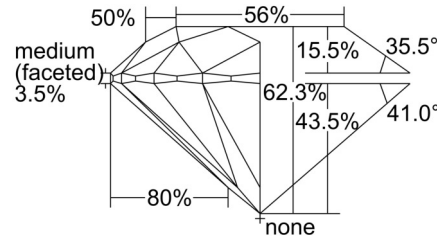

GIA NATURAL DIAMOND GRADING REPORT

October 04, 2024  
 GIA Report Number ..... 7506578848  
 Shape and Cutting Style ..... Round Brilliant  
 Measurements ..... 6.93 - 6.98 x 4.33 mm

GRADING RESULTS

Carat Weight ..... 1.29 carat  
 Color Grade ..... G  
 Clarity Grade ..... VS1  
 Cut Grade ..... Excellent

Profile to actual proportions

CLARITY CHARACTERISTICS

KEY TO SYMBOLS\*

- Feather
- Cloud
- Pinpoint

\* Red symbols denote internal characteristics (inclusions). Green or black symbols denote external characteristics (blemishes). Diagram is an approximate representation of the diamond, and symbols shown indicate type, position, and approximate size of clarity characteristics. All clarity characteristics may not be shown. Details of finish are not shown.