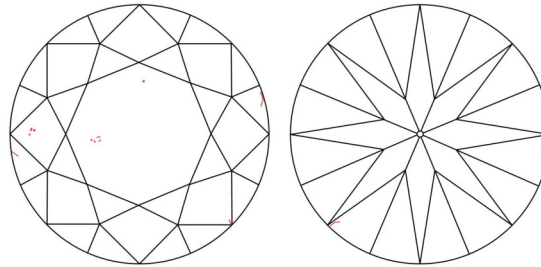

Profile to actual proportions

CLARITY CHARACTERISTICS

KEY TO SYMBOLS\*

- Feather
- Cloud
- Pinpoint

\* Red symbols denote internal characteristics (inclusions). Green or black symbols denote external characteristics (blemishes). Diagram is an approximate representation of the diamond, and symbols shown indicate type, position, and approximate size of clarity characteristics. All clarity characteristics may not be shown. Details of finish are not shown.