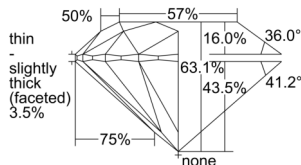

GIA®

FACSIMILE

GIA REPORT 7506581032

Verify this report at GIA.edu

GIA NATURAL DIAMOND DOSSIER®

October 07, 2024
GIA Report Number 7506581032
Shape and Cutting Style ..... Round Brilliant
Measurements ..... 4.66 - 4.70 x 2.95 mm

GRADING RESULTS

Carat Weight ..... 0.40 carat
Color Grade ..... H
Clarity Grade S11
Cut Grade ..... Excellent

ADDITIONAL GRADING INFORMATION

Polish ..... Excellent
Symmetry ..... Very Good
Fluorescence ..... None
Clarity Characteristics..... Cloud, Crystal, Feather
Inscription(s): GIA 7506581032

PROPORTIONS

Profile to actual proportions

GRADING SCALES

GIA COLOR SCALE	GIA CLARITY SCALE	GIA CUT SCALE
COLOURLESS	FLAWLESS	EXCELLENT
D	INTERNALLY FLAWLESS	
E	VVS₁	VERY GOOD
F		
G	VVS₂	
H	VS₁	GOOD
I		
J	VS₂	
K	SI₁	FAIR
L		
M	SI₂	
N	I₁	POOR
O		
P	I₂	
Q	I₃	
R		
S		
T		
U		
V		
W		
X		
Y		
Z