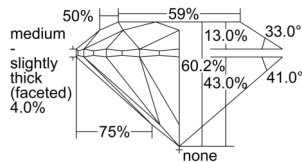

GIA®

FACSIMILE

GIA REPORT 7506582439

Verify this report at GIA.edu

GIA NATURAL DIAMOND DOSSIER®

October 09, 2024
GIA Report Number 7506582439
Shape and Cutting Style ..... Round Brilliant
Measurements ..... 6.12 - 6.14 x 3.69 mm

GRADING RESULTS

Carat Weight ..... 0.85 carat
Color Grade ..... G
Clarity Grade S11
Cut Grade ..... Excellent

ADDITIONAL GRADING INFORMATION

Polish ..... Excellent
Symmetry ..... Excellent
Fluorescence ..... None
Clarity Characteristics ..... Cloud
Inscription(s): GIA 7506582439

PROPORTIONS

Profile to actual proportions

GRADING SCALES

GIA COLOR SCALE	GIA CLARITY SCALE	GIA CUT SCALE	
D	FLAWLESS	EXCELLENT	
E	INTERNALLY FLAWLESS		
F		VVS₁	VERY GOOD
G	VVS₂		
H	VS₁	GOOD	
I	VS₂		
J	S1₁	FAIR	
K	S1₂		
L	I₁	POOR	
M	I₂		
N	I₃		
O			
P			
Q			
R			
S			
T			
U			
V			
W			
X			
Y			
Z