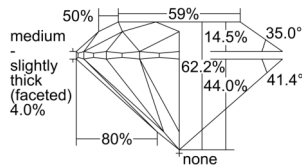

GIA®

FACSIMILE

GIA REPORT 7506583161

Verify this report at GIA.edu

GIA NATURAL DIAMOND DOSSIER®

October 07, 2024
GIA Report Number 7506583161
Shape and Cutting Style ..... Round Brilliant
Measurements ..... 5.27 - 5.29 x 3.29 mm

GRADING RESULTS

Carat Weight ..... 0.56 carat
Color Grade ..... E
Clarity Grade VVS1
Cut Grade ..... Excellent

ADDITIONAL GRADING INFORMATION

Polish ..... Excellent
Symmetry ..... Excellent
Fluorescence ..... None
Clarity Characteristics ..... Pinpoint
Inscription(s): GIA 7506583161

PROPORTIONS

Profile to actual proportions

GRADING SCALES

GIA COLOR SCALE	GIA CLARITY SCALE	GIA CUT SCALE	
D	FLAWLESS	EXCELLENT	
E	INTERNALLY FLAWLESS		
F		VVS₁	VERY GOOD
G	VVS₂		
H	VS₁	GOOD	
I	VS₂		
J	SI₁	FAIR	
K	SI₂		
L	I₁	POOR	
M	I₂		
N	I₃		
O			
P			
Q			
R			
S			
T			
U			
V			
W			
X			
Y			
Z