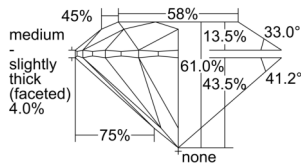

GIA®

FACSIMILE

GIA NATURAL DIAMOND DOSSIER®

October 08, 2024
GIA Report Number 7506584748
Shape and Cutting Style ..... Round Brilliant
Measurements ..... 3.95 - 3.99 x 2.42 mm

GRADING RESULTS

Carat Weight ..... 0.23 carat
Color Grade ..... E
Clarity Grade VS1
Cut Grade ..... Excellent

ADDITIONAL GRADING INFORMATION

Polish ..... Excellent
Symmetry ..... Excellent
Fluorescence ..... Faint
Clarity Characteristics ..... Cloud
Inscription(s): GIA 7506584748

GIA REPORT 7506584748

Verify this report at GIA.edu

PROPORTIONS

Profile to actual proportions

GRADING SCALES

GIA COLOR SCALE	GIA CLARITY SCALE	GIA CUT SCALE	
D	FLAWLESS	EXCELLENT	
E	INTERNALLY FLAWLESS		
F		VVS₁	VERY GOOD
G	VVS₂		
H	VS₁	GOOD	
I	VS₂		
J	SI₁	FAIR	
K	SI₂		
L	I₁	POOR	
M	I₂		
N	I₃		
O			
P			
Q			
R			
S			
T			
U			
V			
W			
X			
Y			
Z