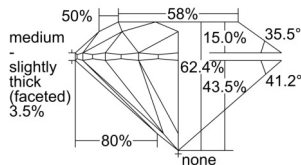

GIA®

FACSIMILE

GIA REPORT 7506585851

Verify this report at GIA.edu

GIA NATURAL DIAMOND DOSSIER®

October 08, 2024
GIA Report Number 7506585851
Shape and Cutting Style ..... Round Brilliant
Measurements ..... 5.91 - 5.94 x 3.70 mm

GRADING RESULTS

Carat Weight ..... 0.80 carat
Color Grade ..... H
Clarity Grade VS1
Cut Grade ..... Excellent

ADDITIONAL GRADING INFORMATION

Polish ..... Excellent
Symmetry ..... Excellent
Fluorescence ..... None
Clarity Characteristics..... Crystal, Cloud, Needle, Pinpoint
Inspection(s): GIA 7506585851

PROPORTIONS

Profile to actual proportions

GRADING SCALES

GIA COLOR SCALE	GIA CLARITY SCALE	GIA CUT SCALE	
D	FLAWLESS	EXCELLENT	
E	INTERNALLY FLAWLESS		
F		VVS₁	VERY GOOD
G	VVS₂		
H	VS₁	GOOD	
I	VS₂		
J	SI₁	FAIR	
K	SI₂		
L	I₁	POOR	
M	I₂		
N	I₃		
O			
P			
Q			
R			
S			
T			
U			
V			
W			
X			
Y			
Z