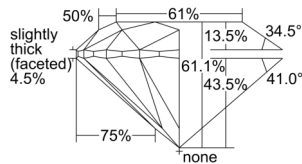

GIA®

FACSIMILE

GIA NATURAL DIAMOND DOSSIER®

October 08, 2024
GIA Report Number 7506586366
Shape and Cutting Style ..... Round Brilliant
Measurements ..... 5.07 - 5.09 x 3.11 mm

GRADING RESULTS

Carat Weight ..... 0.50 carat
Color Grade ..... H
Clarity Grade VS1
Cut Grade ..... Excellent

ADDITIONAL GRADING INFORMATION

Polish ..... Excellent
Symmetry ..... Excellent
Fluorescence ..... None
Clarity Characteristics..... Crystal, Cloud, Pinpoint
Inscription(s): GIA 7506586366

GIA REPORT 7506586366

Verify this report at GIA.edu

PROPORTIONS

Profile to actual proportions

GRADING SCALES

GIA COLOR SCALE	GIA CLARITY SCALE	GIA CUT SCALE	
D	FLAWLESS	EXCELLENT	
E	INTERNALLY FLAWLESS		
F		VVS₁	VERY GOOD
G	VVS₂		
H	VS₁	GOOD	
I	VS₂		
J	SI₁	FAIR	
K	SI₂		
L	I₁	POOR	
M			
N			
O	I₂		
P			
Q			
R	I₃		
S			
T			
U			
V			
W			
X			
Y			
Z