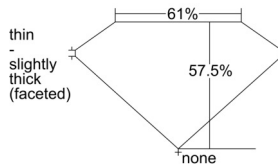

GIA®

FACSIMILE

GIA REPORT 7506589359

Verify this report at GIA.edu

GIA NATURAL DIAMOND DOSSIER®

October 09, 2024
GIA Report Number 7506589359
Shape and Cutting Style ..... Heart Brilliant
Measurements ..... 5.50 x 6.32 x 3.64 mm

GRADING RESULTS

Carat Weight ..... 0.71 carat
Color Grade ..... E
Clarity Grade VVS2

ADDITIONAL GRADING INFORMATION

Polish ..... Excellent
Symmetry ..... Excellent
Fluorescence ..... None
Clarity Characteristics..... Needle, Pinpoint
Inspection(s): GIA 7506589359

PROPORTIONS

Profile not to actual proportions

GRADING SCALES

GIA COLOR SCALE		GIA CLARITY SCALE	
COLORLESS	D	VERY VERY SLIGHTLY INCLUDED	FLAWLESS
	E		INTERNALLY FLAWLESS
	F		VVS₁
	G		VVS₂
	H		VS₁
	I		VS₂
	J		SI₁
	K		SI₂
	L		I₁
	M		I₂
NEAR COLORLESS	N	SLIGHTLY INCLUDED	I₃
	O		
	P		
	Q		
FAINT	R		
	S		
	T		
	U		
VERT LIGHT	V		
	W		
	X		
	Y		
LIGHT	Z