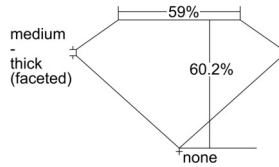

GIA®

FACSIMILE

GIA REPORT 7506589573

Verify this report at GIA.edu

GIA NATURAL DIAMOND DOSSIER®

October 08, 2024
GIA Report Number 7506589573
Shape and Cutting Style ..... Heart Brilliant
Measurements ..... 5.38 x 6.18 x 3.72 mm

GRADING RESULTS

Carat Weight ..... 0.72 carat
Color Grade ..... H
Clarity Grade VS1

ADDITIONAL GRADING INFORMATION

Polish ..... Excellent
Symmetry ..... Excellent
Fluorescence ..... None
Clarity Characteristics..... Crystal, Feather, Needle, Cloud
Inspection(s): GIA 7506589573

PROPORTIONS

Profile not to actual proportions

GRADING SCALES

GIA COLOR SCALE		GIA CLARITY SCALE			
COLORLESS	D	VERY VERY SLIGHTLY INCLUDED	FLAWLESS		
	E		INTERNALLY FLAWLESS		
	F	VERY SLIGHTLY INCLUDED	VS₁		
	G		VS₂		
	H		VS₁		
	NEAR COLORLESS	I	SLIGHTLY INCLUDED	SI₁	
		J		SI₂	
		FAINT	K	INCLUDED	I₁
			L		I₂
			M		I₃
VERT LIGHT			N		
			O		
			P		
	Q				
LIGHT	R				
	S				
	T				
	U				
	V				
	W				
	X				
	Y				
	Z