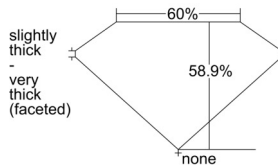

GIA®

FACSIMILE

GIA REPORT

7506589824

Verify this report at GIA.edu

GIA NATURAL DIAMOND DOSSIER®

October 07, 2024
GIA Report Number 7506589824
Shape and Cutting Style ..... Oval Brilliant
Measurements ..... 6.74 x 4.45 x 2.62 mm

GRADING RESULTS

Carat Weight ..... 0.50 carat
Color Grade ..... G
Clarity Grade VS2

ADDITIONAL GRADING INFORMATION

Polish ..... Excellent
Symmetry ..... Very Good
Fluorescence ..... Faint
Clarity Characteristics..... Cloud, Crystal, Feather
Inscription(s): GIA 7506589824

PROPORTIONS

Profile not to actual proportions

GRADING SCALES

GIA COLOR SCALE		GIA CLARITY SCALE	
COLORLESS	D	VERY VERY SLIGHTLY INCLUDED	FLAWLESS
	E		INTERNALLY FLAWLESS
	F		VVS₁
	G		VVS₂
	H		VS₁
	I		VS₂
	J		SI₁
	K		SI₂
	L		I₁
	M		I₂
NEAR COLORLESS	N	SLIGHTLY INCLUDED	I₃
	O		
	P		
	Q		
FAINT	R	INCLUDED	
	S		
	T		
	U		
VERT LIGHT	V		
	W		
	X		
	Y		
LIGHT	Z