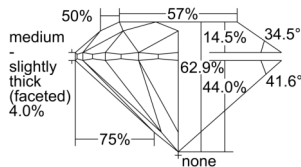

GIA®

FACSIMILE

GIA REPORT 7506592542

Verify this report at GIA.edu

GIA NATURAL DIAMOND DOSSIER®

October 09, 2024
GIA Report Number 7506592542
Shape and Cutting Style ..... Round Brilliant
Measurements ..... 6.14 - 6.17 x 3.88 mm

GRADING RESULTS

Carat Weight ..... 0.90 carat
Color Grade ..... E
Clarity Grade S11
Cut Grade ..... Excellent

ADDITIONAL GRADING INFORMATION

Polish ..... Excellent
Symmetry ..... Excellent
Fluorescence ..... Faint
Clarity Characteristics ..... Feather
Inscription(s): GIA 7506592542

PROPORTIONS

Profile to actual proportions

GRADING SCALES

GIA COLOR SCALE	GIA CLARITY SCALE	GIA CUT SCALE	
D	FLAWLESS	EXCELLENT	
E	INTERNALLY FLAWLESS		
F		VVS₁	VERY GOOD
G	VVS₂		
H	VS₁	GOOD	
I	VS₂		
J	S1₁	FAIR	
K	S1₂		
L	I₁	POOR	
M	I₂		
N	I₃		
O			
P			
Q			
R			
S			
T			
U			
V			
W			
X			
Y			
Z