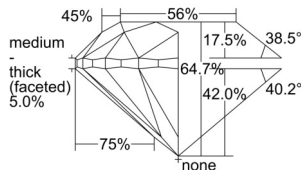

GIA®

FACSIMILE

GIA REPORT 7506595159

Verify this report at GIA.edu

GIA NATURAL DIAMOND DOSSIER®

October 08, 2024
GIA Report Number 7506595159
Shape and Cutting Style ..... Round Brilliant
Measurements ..... 4.91 - 4.95 x 3.19 mm

GRADING RESULTS

Carat Weight ..... 0.50 carat
Color Grade ..... D
Clarity Grade S11
Cut Grade ..... Very Good

ADDITIONAL GRADING INFORMATION

Polish ..... Excellent
Symmetry ..... Very Good
Fluorescence ..... None
Clarity Characteristics ..... Crystal, Cloud
Inscription(s): GIA 7506595159

PROPORTIONS

Profile to actual proportions

GRADING SCALES

GIA COLOR SCALE	GIA CLARITY SCALE	GIA CUT SCALE	
D	FLAWLESS	EXCELLENT	
E	INTERNALLY FLAWLESS		
F		VVS₁	VERY GOOD
G	VVS₂		
H	VS₁	GOOD	
I	VS₂		
J	S1₁	FAIR	
K	S1₂		
L	I₁	POOR	
M	I₂		
N	I₃		
O			
P			
Q			
R			
S			
T			
U			
V			
W			
X			
Y			
Z