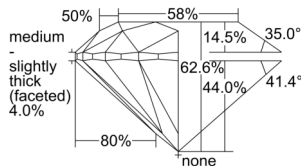

GIA®

FACSIMILE

GIA REPORT 7506597141

Verify this report at GIA.edu

GIA NATURAL DIAMOND DOSSIER®

October 09, 2024
GIA Report Number 7506597141
Shape and Cutting Style ..... Round Brilliant
Measurements ..... 5.03 - 5.05 x 3.16 mm

GRADING RESULTS

Carat Weight ..... 0.50 carat
Color Grade ..... D
Clarity Grade VS2
Cut Grade ..... Excellent

ADDITIONAL GRADING INFORMATION

Polish ..... Excellent
Symmetry ..... Excellent
Fluorescence ..... None
Clarity Characteristics ..... Feather, Crystal
Inscription(s): GIA 7506597141

PROPORTIONS

Profile to actual proportions

GRADING SCALES

GIA COLOR SCALE	GIA CLARITY SCALE	GIA CUT SCALE	
D	FLAWLESS	EXCELLENT	
E	INTERNALLY FLAWLESS		
F		VVS₁	VERY GOOD
G	VVS₂		
H	VS₁	GOOD	
I	VS₂		
J	SI₁	FAIR	
K	SI₂		
L	I₁	POOR	
M			
N			
O	I₂		
P			
Q	I₃		
R			
S			
T			
U			
V			
W			
X			
Y			
Z