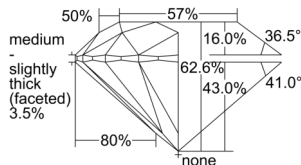

GIA®

FACSIMILE

GIA REPORT 7506598359

Verify this report at GIA.edu

GIA NATURAL DIAMOND DOSSIER®

October 09, 2024
GIA Report Number 7506598359
Shape and Cutting Style ..... Round Brilliant
Measurements ..... 6.14 - 6.16 x 3.85 mm

GRADING RESULTS

Carat Weight ..... 0.91 carat
Color Grade ..... G
Clarity Grade S11
Cut Grade ..... Excellent

ADDITIONAL GRADING INFORMATION

Polish ..... Excellent
Symmetry ..... Excellent
Fluorescence ..... None
Clarity Characteristics ..... Crystal
Inscription(s): GIA 7506598359

PROPORTIONS

Profile to actual proportions

GRADING SCALES

GIA COLOR SCALE

COLORESS	D
	E
	F
	G
	H
	I
	J
NEAR COLORESS	K
	L
Faint	M
	N
	O
	P
Very Light	Q
	R
	S
	T
	U
	V
Light	W
	X
	Y
	Z

GIA CLARITY SCALE

FLAWLESS	VERY VERY SLIGHTLY INCLUDED	VVS₁	VVS₂	VS₁	VS₂	S1₁	S1₂	I₁	I₂	I₃	
											INTERNAL FLAWLESS

GIA CUT SCALE

EXCELLENT
VERY GOOD
GOOD
FAIR
POOR