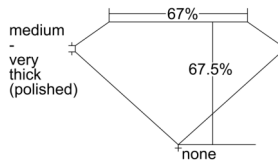

GIA®

FACSIMILE

GIA REPORT 7506599140

Verify this report at GIA.edu

GIA NATURAL DIAMOND DOSSIER®

October 08, 2024
GIA Report Number 7506599140
Shape and Cutting Style ..... Emerald Cut
Measurements ..... 5.04 x 3.46 x 2.34 mm

GRADING RESULTS

Carat Weight ..... 0.40 carat
Color Grade ..... E
Clarity Grade SI1

ADDITIONAL GRADING INFORMATION

Polish ..... Excellent
Symmetry ..... Very Good
Fluorescence ..... None
Clarity Characteristics..... Crystal, Cloud
Inscription(s): GIA 7506599140

PROPORTIONS

Profile not to actual proportions

GRADING SCALES

GIA COLOR SCALE		GIA CLARITY SCALE			
COLORLESS	D	VERY VERY SLIGHTLY INCLUDED	FLAWLESS		
	E		INTERNALLY FLAWLESS		
	F	VERY SLIGHTLY INCLUDED	VVS₁		
	G		VVS₂		
	H		VS₁		
	NEAR COLORLESS	I	SLIGHTLY INCLUDED	VS₂	
		J		SI₁	
		FAINT	K	INCLUDED	SI₂
			L		I₁
			M		I₂
VERT LIGHT	N	LIGHT	I₃		
	O				
	P				
	Q				
	R