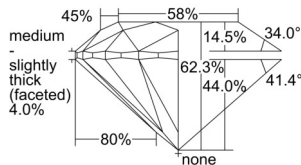

GIA®

FACSIMILE

GIA REPORT 7506620772

Verify this report at GIA.edu

GIA NATURAL DIAMOND DOSSIER®

October 10, 2024
GIA Report Number 7506620772
Shape and Cutting Style ..... Round Brilliant
Measurements ..... 5.39 - 5.41 x 3.36 mm

GRADING RESULTS

Carat Weight ..... 0.60 carat
Color Grade ..... H
Clarity Grade VS2
Cut Grade ..... Excellent

ADDITIONAL GRADING INFORMATION

Polish ..... Excellent
Symmetry ..... Excellent
Fluorescence ..... None
Clarity Characteristics..... Cloud, Feather, Crystal
Inscription(s): GIA 7506620772

PROPORTIONS

Profile to actual proportions

GRADING SCALES

GIA COLOR SCALE	GIA CLARITY SCALE	GIA CUT SCALE	
D	FLAWLESS	EXCELLENT	
E	INTERNALLY FLAWLESS		
F		VVS₁	VERY GOOD
G	VVS₂		
H	VS₁	GOOD	
I	VS₂		
J	SI₁	FAIR	
K	SI₂		
L	I₁	POOR	
M			
N			
O	I₂		
P			
Q			
R	I₃		
S			
T			
U			
V			
W			
X			
Y			
Z