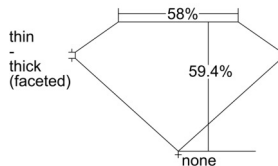

GIA®

FACSIMILE

GIA REPORT

7506623486

Verify this report at GIA.edu

GIA NATURAL DIAMOND DOSSIER®

October 10, 2024
GIA Report Number 7506623486
Shape and Cutting Style ..... Heart Brilliant
Measurements ..... 5.37 x 6.30 x 3.74 mm

GRADING RESULTS

Carat Weight ..... 0.75 carat
Color Grade ..... G
Clarity Grade VS2

ADDITIONAL GRADING INFORMATION

Polish ..... Excellent
Symmetry ..... Very Good
Fluorescence ..... None
Clarity Characteristics..... Crystal, Feather
Inscription(s): GIA 7506623486

PROPORTIONS

Profile not to actual proportions

GRADING SCALES

GIA COLOR SCALE		GIA CLARITY SCALE			
COLORLESS	D	VERY VERY SLIGHTLY INCLUDED	FLAWLESS		
	E		INTERNALLY FLAWLESS		
	F	VERY SLIGHTLY INCLUDED	VVS₁		
	G		VVS₂		
	H		VS₁		
	NEAR COLORLESS	I	SLIGHTLY INCLUDED	VS₂	
		J		SI₁	
		FAINT	K	INCLUDED	SI₂
			L		I₁
			M		I₂
VERT LIGHT	N	INCLUDED	I₃		
	O				
	P				
	Q				
	R				
	S				
	T				
LIGHT	U				
	V				
	W				
	X				
Y					
Z