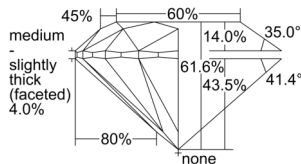

GIA®

FACSIMILE

GIA NATURAL DIAMOND DOSSIER®

October 11, 2024
GIA Report Number 7506628566
Shape and Cutting Style ..... Round Brilliant
Measurements ..... 3.97 - 4.00 x 2.45 mm

GRADING RESULTS

Carat Weight ..... 0.24 carat
Color Grade ..... G
Clarity Grade VVS1
Cut Grade ..... Excellent

ADDITIONAL GRADING INFORMATION

Polish ..... Excellent
Symmetry ..... Excellent
Fluorescence ..... None
Clarity Characteristics ..... Pinpoint, Cloud, Feather
Inscription(s): GIA 7506628566

GIA REPORT 7506628566

Verify this report at GIA.edu

PROPORTIONS

Profile to actual proportions

GRADING SCALES

GIA COLOR SCALE	GIA CLARITY SCALE	GIA CUT SCALE	
D	FLAWLESS	EXCELLENT	
E	INTERNALLY FLAWLESS		
F		VVS₁	VERY GOOD
G	VVS₂		
H	VS₁	GOOD	
I	VS₂		
J	SI₁	FAIR	
K	SI₂		
L	I₁	POOR	
M	I₂		
N	I₃		
O			
P			
Q			
R			
S			
T			
U			
V			
W			
X			
Y			
Z