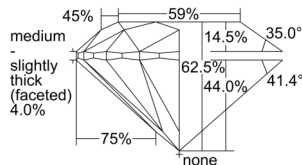

GIA®

FACSIMILE

GIA NATURAL DIAMOND DOSSIER®

October 11, 2024
GIA Report Number 7506629743
Shape and Cutting Style ..... Round Brilliant
Measurements ..... 4.81 - 4.84 x 3.01 mm

GRADING RESULTS

Carat Weight ..... 0.43 carat
Color Grade ..... G
Clarity Grade VS1
Cut Grade ..... Excellent

ADDITIONAL GRADING INFORMATION

Polish ..... Excellent
Symmetry ..... Excellent
Fluorescence ..... None
Clarity Characteristics..... Cloud, Crystal, Pinpoint
Inspection(s): GIA 7506629743

GIA REPORT 7506629743

Verify this report at GIA.edu

PROPORTIONS

Profile to actual proportions