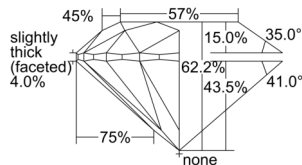

GIA®

FACSIMILE

GIA REPORT 7506640319

Verify this report at GIA.edu

GIA NATURAL DIAMOND DOSSIER®

October 14, 2024
GIA Report Number 7506640319
Shape and Cutting Style ..... Round Brilliant
Measurements ..... 5.08 - 5.11 x 3.17 mm

GRADING RESULTS

Carat Weight ..... 0.51 carat
Color Grade ..... F
Clarity Grade S11
Cut Grade ..... Excellent

ADDITIONAL GRADING INFORMATION

Polish ..... Excellent
Symmetry ..... Excellent
Fluorescence ..... None
Clarity Characteristics ..... Crystal, Cloud, Feather
Inscription(s): GIA 7506640319

PROPORTIONS

Profile to actual proportions

GRADING SCALES

GIA COLOR SCALE	GIA CLARITY SCALE	GIA CUT SCALE	
D	FLAWLESS	EXCELLENT	
E	INTERNALLY FLAWLESS		
F		VVS₁	VERY GOOD
G	VVS₂		
H	VS₁	GOOD	
I	VS₂		
J	S1₁	FAIR	
K	S1₂		
L	I₁	POOR	
M	I₂		
N	I₃		
O			
P			
Q			
R			
S			
T			
U			
V			
W			
X			
Y			
Z