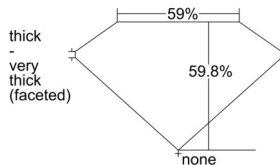

GIA®

FACSIMILE

GIA REPORT

7506641141

Verify this report at GIA.edu

GIA NATURAL DIAMOND DOSSIER®

October 15, 2024
GIA Report Number 7506641141
Shape and Cutting Style ..... Marquise Brilliant
Measurements ..... 6.65 x 3.52 x 2.10 mm

GRADING RESULTS

Carat Weight ..... 0.30 carat
Color Grade I
Clarity Grade ..... Internally Flawless

ADDITIONAL GRADING INFORMATION

Polish ..... Excellent
Symmetry ..... Good
Fluorescence ..... None
Clarity Characteristics ..... Minor Details of Polish
Inscription(s): GIA 7506641141

PROPORTIONS

Profile not to actual proportions

GRADING SCALES

GIA COLOR SCALE		GIA CLARITY SCALE			
COLORLESS	D	VERY VERY SLIGHTLY INCLUDED	FLAWLESS		
	E		INTERNALLY FLAWLESS		
	F	VERY SLIGHTLY INCLUDED	VVS₁		
	G		VVS₂		
	H		VS₁		
	NEAR COLORLESS	I	SLIGHTLY INCLUDED	VS₂	
		J		SI₁	
		FAINT	K	INCLUDED	SI₂
			L		I₁
			M		I₂
VERT LIGHT	N	LIGHT	I₃		
	O				
	P				
	Q				
	R