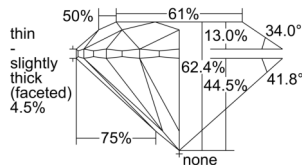

GIA®

FACSIMILE

GIA REPORT 7506641360

Verify this report at GIA.edu

GIA NATURAL DIAMOND DOSSIER®

October 17, 2024
GIA Report Number 7506641360
Shape and Cutting Style ..... Round Brilliant
Measurements ..... 5.33 - 5.38 x 3.34 mm

GRADING RESULTS

Carat Weight ..... 0.60 carat
Color Grade ..... D
Clarity Grade VS1
Cut Grade ..... Excellent

ADDITIONAL GRADING INFORMATION

Polish ..... Excellent
Symmetry ..... Very Good
Fluorescence ..... Medium Blue
Clarity Characteristics..... Indented Natural, Pinpoint
Inscription(s): GIA 7506641360

PROPORTIONS

Profile to actual proportions