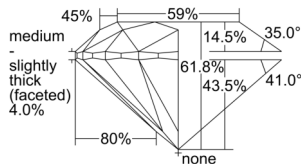

GIA®

FACSIMILE

GIA REPORT 7506642818

Verify this report at GIA.edu

GIA NATURAL DIAMOND DOSSIER®

October 14, 2024
GIA Report Number 7506642818
Shape and Cutting Style ..... Round Brilliant
Measurements ..... 4.10 - 4.13 x 2.54 mm

GRADING RESULTS

Carat Weight ..... 0.26 carat
Color Grade ..... G
Clarity Grade VVS1
Cut Grade ..... Excellent

ADDITIONAL GRADING INFORMATION

Polish ..... Excellent
Symmetry ..... Excellent
Fluorescence ..... None
Clarity Characteristics ..... Pinpoint, Feather
Inscription(s): GIA 7506642818

PROPORTIONS

Profile to actual proportions

GRADING SCALES

GIA COLOR SCALE	GIA CLARITY SCALE	GIA CUT SCALE	
D	FLAWLESS	EXCELLENT	
E	INTERNALLY FLAWLESS		
F		VVS₁	VERY GOOD
G	VVS₂		
H	VS₁	GOOD	
I	VS₂		
J	SI₁	FAIR	
K	SI₂		
L	I₁	POOR	
M			
N			
O	I₂		
P			
Q			
R	I₃		
S			
T			
U			
V			
W			
X			
Y			
Z