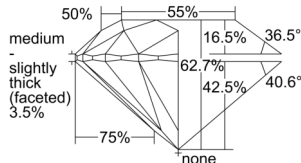

GIA®

FACSIMILE

GIA REPORT 7506651823

Verify this report at GIA.edu

GIA NATURAL DIAMOND DOSSIER®

October 16, 2024
GIA Report Number 7506651823
Shape and Cutting Style ..... Round Brilliant
Measurements ..... 4.26 - 4.29 x 2.68 mm

GRADING RESULTS

Carat Weight ..... 0.30 carat
Color Grade ..... F
Clarity Grade VS1
Cut Grade ..... Excellent

ADDITIONAL GRADING INFORMATION

Polish ..... Excellent
Symmetry ..... Excellent
Fluorescence ..... None
Clarity Characteristics ..... Feather, Pinpoint
Inscription(s): GIA 7506651823

PROPORTIONS

Profile to actual proportions

GRADING SCALES

GIA COLOR SCALE	GIA CLARITY SCALE	GIA CUT SCALE
D	FLAWLESS	EXCELLENT
E	FLAWLESS	
F	INTERNALLY FLAWLESS	VERY GOOD
G	FLAWLESS	
H	VVS₁	GOOD
I	VVS₂	
J	VS₁	FAIR
K	VS₂	
L	SI₁	POOR
M	SI₂	
N	I₁	
O	I₂	
P	I₃	
Q		
R		
S		
T		
U		
V		
W		
X		
Y		
Z