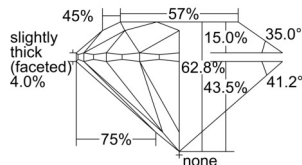

GIA®

FACSIMILE

GIA REPORT 7506654270

Verify this report at GIA.edu

GIA NATURAL DIAMOND DOSSIER®

October 15, 2024
GIA Report Number 7506654270
Shape and Cutting Style ..... Round Brilliant
Measurements ..... 5.33 - 5.37 x 3.36 mm

GRADING RESULTS

Carat Weight ..... 0.60 carat
Color Grade I
Clarity Grade VS1
Cut Grade ..... Excellent

ADDITIONAL GRADING INFORMATION

Polish ..... Excellent
Symmetry ..... Excellent
Fluorescence ..... Medium Blue
Clarity Characteristics ..... Crystal, Cloud, Pinpoint
Inscription(s): GIA 7506654270

PROPORTIONS

GRADING SCALES

GIA COLOR SCALE

COLORESS	D
	E
	F
	G
	H
	I
	J
NEAR COLORESS	K
	L
FANIT	M
	N
	O
	P
	Q
VERY LIGHT	R
	S
	T
	U
	V
	W
	X
	Y
LIGHT	Z

GIA CLARITY SCALE

FLAWLESS	VERY VERY SLIGHTLY INCLUDED	EXCELLENT	
			INTERNAL FLAWLESS
VVS₁	VERY SLIGHTLY INCLUDED	VERY GOOD	
			VVS₂
VS₁	SLIGHTLY INCLUDED	GOOD	
			VS₂
SI₁	INCLUDED	FAIR	
			SI₂
POOR			
	I₁		
	I₂		
	I₃		

GIA CUT SCALE

EXCELLENT
VERY GOOD
GOOD
FAIR
POOR