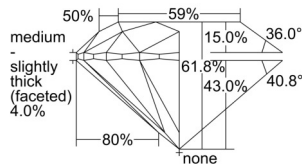

GIA®

FACSIMILE

GIA NATURAL DIAMOND DOSSIER®

October 15, 2024
GIA Report Number 7506655921
Shape and Cutting Style ..... Round Brilliant
Measurements ..... 5.18 - 5.21 x 3.21 mm

GRADING RESULTS

Carat Weight ..... 0.54 carat
Color Grade ..... E
Clarity Grade VS1
Cut Grade ..... Excellent

ADDITIONAL GRADING INFORMATION

Polish ..... Excellent
Symmetry ..... Excellent
Fluorescence ..... None
Clarity Characteristics..... Needle
Inscription(s): GIA 7506655921

GIA REPORT 7506655921

Verify this report at GIA.edu

PROPORTIONS

Profile to actual proportions

GRADING SCALES

GIA COLOR SCALE

COLORLESS	D
	E
	F
	G
	H
	I
	J
NEAR COLORLESS	K
	L
Faint	M
	N
	O
	P
	Q
Very Light	R
	S
	T
	U
	V
	W
	X
	Y
Light	Z

GIA CLARITY SCALE

GIA CUT SCALE

EXCELLENT
VERY GOOD
GOOD
FAIR
POOR