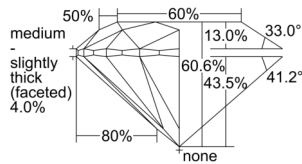

GIA®

FACSIMILE

GIA REPORT 7506657136

Verify this report at GIA.edu

GIA NATURAL DIAMOND DOSSIER®

October 16, 2024
GIA Report Number 7506657136
Shape and Cutting Style ..... Round Brilliant
Measurements ..... 4.85 - 4.88 x 2.95 mm

GRADING RESULTS

Carat Weight ..... 0.43 carat
Color Grade ..... G
Clarity Grade VS1
Cut Grade ..... Excellent

ADDITIONAL GRADING INFORMATION

Polish ..... Excellent
Symmetry ..... Excellent
Fluorescence ..... None
Clarity Characteristics..... Crystal, Feather, Cloud, Needle
Inscription(s): GIA 7506657136

PROPORTIONS

Profile to actual proportions

GRADING SCALES

GIA COLOR SCALE	GIA CLARITY SCALE	GIA CUT SCALE	
D	FLAWLESS	EXCELLENT	
E	INTERNALLY FLAWLESS		
F		VVS₁	VERY GOOD
G	VVS₂		
H	VS₁	GOOD	
I	VS₂		
J	SI₁	FAIR	
K	SI₂		
L	I₁	POOR	
M			
N			
O	I₂		
P			
Q			
R	I₃		
S			
T			
U			
V			
W			
X			
Y			
Z