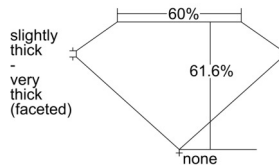

GIA®

FACSIMILE

GIA REPORT

7506662266

Verify this report at GIA.edu

GIA NATURAL DIAMOND DOSSIER®

October 22, 2024
GIA Report Number 7506662266
Shape and Cutting Style ..... Pear Brilliant
Measurements ..... 5.99 x 3.69 x 2.27 mm

GRADING RESULTS

Carat Weight ..... 0.30 carat
Color Grade ..... D
Clarity Grade VVS2

ADDITIONAL GRADING INFORMATION

Polish ..... Excellent
Symmetry ..... Excellent
Fluorescence ..... None
Clarity Characteristics..... Pinpoint, Cloud, Indented Natural
Inscription(s): GIA 7506662266

PROPORTIONS

Profile not to actual proportions

GRADING SCALES

GIA COLOR SCALE		GIA CLARITY SCALE	
COLORLESS	D	VERY VERY SLIGHTLY INCLUDED	FLAWLESS
	E		INTERNALLY FLAWLESS
	F		VVS₁
	G		VVS₂
	H		VS₁
	I		VS₂
	J		SI₁
	K		SI₂
	L		I₁
	M		I₂
NEAR COLORLESS	N	SLIGHTLY INCLUDED	I₃
	O		
	P		
	Q		
FAINT	R		
	S		
	T		
	U		
VERT LIGHT	V		
	W		
	X		
	Y		
LIGHT	Z