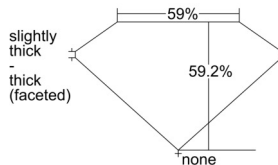

GIA®

FACSIMILE

GIA REPORT

7506664379

Verify this report at GIA.edu

GIA NATURAL DIAMOND DOSSIER®

October 16, 2024
GIA Report Number 7506664379
Shape and Cutting Style ..... Heart Brilliant
Measurements ..... 5.70 x 6.53 x 3.86 mm

GRADING RESULTS

Carat Weight ..... 0.85 carat
Color Grade ..... H
Clarity Grade VS2

ADDITIONAL GRADING INFORMATION

Polish ..... Excellent
Symmetry ..... Excellent
Fluorescence ..... None
Clarity Characteristics ..... Cloud, Feather
Inscription(s): GIA 7506664379

PROPORTIONS

Profile not to actual proportions

GRADING SCALES

GIA COLOR SCALE		GIA CLARITY SCALE		
NEAR COLORLESS	D	VERY VERY SLIGHTLY INCLUDED	FLAWLESS	
	E		INTERNALLY FLAWLESS	
	F		VVS₁	
	FANT	G	VERY SLIGHTLY INCLUDED	VVS₂
		H		VS₁
		I	SLIGHTLY INCLUDED	VS₂
		J		SI₁
	LIGHT	K	INCLUDED	SI₂
		L		I₁
		M		I₂
N		NOT LISTED	I₃	
O				
P				
Q				
R				
S				
T				
U				
V				
W				
X				
Y				
Z