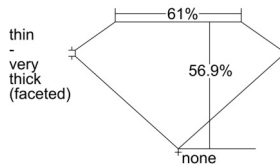

GIA®

FACSIMILE

GIA REPORT 7506672376

Verify this report at GIA.edu

GIA NATURAL DIAMOND DOSSIER®

October 17, 2024
GIA Report Number 7506672376
Shape and Cutting Style ..... Heart Brilliant
Measurements ..... 5.52 x 6.21 x 3.53 mm

GRADING RESULTS

Carat Weight ..... 0.72 carat
Color Grade ..... G
Clarity Grade SI2

ADDITIONAL GRADING INFORMATION

Polish ..... Excellent
Symmetry ..... Very Good
Fluorescence ..... None
Clarity Characteristics ..... Feather
Inscription(s): GIA 7506672376

PROPORTIONS

Profile not to actual proportions

GRADING SCALES

GIA COLOR SCALE		GIA CLARITY SCALE			
COLORLESS	D	VERY VERY SLIGHTLY INCLUDED	FLAWLESS		
	E		INTERNALLY FLAWLESS		
	F	VERY SLIGHTLY INCLUDED	VVS₁		
	G		VVS₂		
	H		VS₁		
	NEAR COLORLESS	I	SLIGHTLY INCLUDED	VS₂	
		J		SI₁	
		FAINT	K	INCLUDED	SI₂
			L		I₁
			M		I₂
VERT LIGHT	N	LIGHT	I₃		
	O				
	P				
	Q				
	R