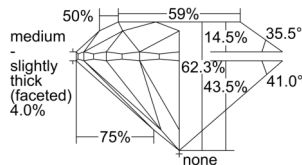

GIA®

FACSIMILE

GIA REPORT

7506676928

Verify this report at GIA.edu

GIA NATURAL DIAMOND DOSSIER®

October 16, 2024
GIA Report Number 7506676928
Shape and Cutting Style ..... Round Brilliant
Measurements ..... 6.12 - 6.17 x 3.83 mm

GRADING RESULTS

Carat Weight ..... 0.90 carat
Color Grade ..... J
Clarity Grade VVS2
Cut Grade ..... Excellent

ADDITIONAL GRADING INFORMATION

Polish ..... Excellent
Symmetry ..... Excellent
Fluorescence ..... Medium Blue
Clarity Characteristics ..... Pinpoint
Inscription(s): GIA 7506676928

PROPORTIONS

Profile to actual proportions

GRADING SCALES

GIA COLOR SCALE	GIA CLARITY SCALE	GIA CUT SCALE	
D	FLAWLESS	EXCELLENT	
E	INTERNALLY FLAWLESS		
F		VVS₁	VERY GOOD
G	VVS₂		
H	VS₁	GOOD	
I	VS₂		
J	SI₁	FAIR	
K	SI₂		
L	I₁	POOR	
M	I₂		
N	I₃		
O			
P			
Q			
R			
S			
T			
U			
V			
W			
X			
Y			
Z