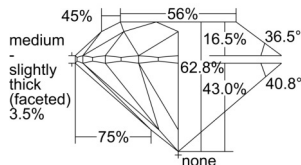

GIA®

FACSIMILE

GIA REPORT 7506682933

Verify this report at GIA.edu

GIA NATURAL DIAMOND DOSSIER®

October 17, 2024
GIA Report Number 7506682933
Shape and Cutting Style ..... Round Brilliant
Measurements ..... 4.88 - 4.91 x 3.08 mm

GRADING RESULTS

Carat Weight ..... 0.46 carat
Color Grade ..... J
Clarity Grade VS1
Cut Grade ..... Excellent

ADDITIONAL GRADING INFORMATION

Polish ..... Excellent
Symmetry ..... Excellent
Fluorescence ..... Faint
Clarity Characteristics ..... Feather, Pinpoint
Inscription(s): GIA 7506682933

PROPORTIONS

Profile to actual proportions