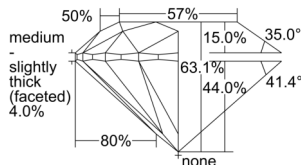

GIA®

FACSIMILE

GIA REPORT 7506685259

Verify this report at GIA.edu

GIA NATURAL DIAMOND DOSSIER®

October 18, 2024
GIA Report Number 7506685259
Shape and Cutting Style ..... Round Brilliant
Measurements ..... 4.38 - 4.41 x 2.78 mm

GRADING RESULTS

Carat Weight ..... 0.33 carat
Color Grade ..... K
Clarity Grade VS1
Cut Grade ..... Excellent

ADDITIONAL GRADING INFORMATION

Polish ..... Excellent
Symmetry ..... Excellent
Fluorescence ..... None
Clarity Characteristics..... Crystal, Feather, Needle, Pinpoint
Inscription(s): GIA 7506685259

PROPORTIONS

Profile to actual proportions

GRADING SCALES

GIA COLOR SCALE

COLOURLESS	D
	E
	F
	G
	H
	I
	J
NEAR COLOURLESS	K
	L
FAIN	M
	N
	O
	P
VERY LIGHT	Q
	R
	S
	T
	U
	V
LIGHT	W
	X
	Y
	Z

GIA CLARITY SCALE

FLAWLESS	VERY VERY SLIGHTLY INCLUDED	VS₁	VS₂	VS₁	VS₂	SL₁	SL₂	I₁	I₂	I₃		
											FLAWLESS	INTERNALLY FLAWLESS

GIA CUT SCALE

EXCELLENT
VERY GOOD
GOOD
FAIR
POOR