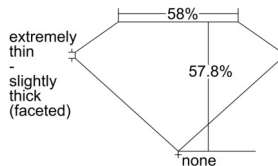

GIA®

FACSIMILE

GIA REPORT

7506735111

Verify this report at GIA.edu

GIA NATURAL DIAMOND DOSSIER®

October 24, 2024
GIA Report Number 7506735111
Shape and Cutting Style ..... Heart Brilliant
Measurements ..... 4.53 x 5.20 x 3.00 mm

GRADING RESULTS

Carat Weight ..... 0.40 carat
Color Grade ..... E
Clarity Grade VS1

ADDITIONAL GRADING INFORMATION

Polish ..... Excellent
Symmetry ..... Very Good
Fluorescence ..... None
Clarity Characteristics..... Feather, Needle, Pinpoint
Inscription(s): GIA 7506735111

PROPORTIONS

Profile not to actual proportions

GRADING SCALES

GIA COLOR SCALE		GIA CLARITY SCALE		
COLORLESS	D	VERY SLIGHTLY INCLUDED	FLAWLESS	
	E		INTERNALLY FLAWLESS	
	F		VS₁	
	G		VS₂	
	NEAR COLORLESS	H	VERY SLIGHTLY INCLUDED	VS₁
		I		VS₂
		J	SLIGHTLY INCLUDED	S₁
		K		S₂
		L		I₁
		M		I₂
FAINT	N	INCLUDED	I₃	
	O			
	P			
	VERT LIGHT	Q		
		R		
		S		
T				
LIGHT		U		
		V		
	W			
	X			
Y				
Z