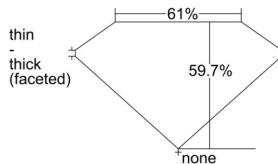

GIA®

FACSIMILE

GIA REPORT

7506743624

Verify this report at GIA.edu

GIA NATURAL DIAMOND DOSSIER®

October 25, 2024
GIA Report Number 7506743624
Shape and Cutting Style ..... Oval Brilliant
Measurements ..... 5.63 x 3.74 x 2.23 mm

GRADING RESULTS

Carat Weight ..... 0.30 carat
Color Grade ..... E
Clarity Grade VS2

ADDITIONAL GRADING INFORMATION

Polish ..... Excellent
Symmetry ..... Very Good
Fluorescence ..... None
Clarity Characteristics ..... Feather, Crystal
Inscription(s): GIA 7506743624

PROPORTIONS

Profile not to actual proportions

GRADING SCALES

GIA COLOR SCALE		GIA CLARITY SCALE			
COLORLESS	D	VERY VERY SLIGHTLY INCLUDED	FLAWLESS		
	E		INTERNALLY FLAWLESS		
	F		VS₁		
	NEAR COLORLESS	G	VERY SLIGHTLY INCLUDED	VS₂	
		H		VS₁	
		FAINT	I	SLIGHTLY INCLUDED	VS₂
			J		SI₁
	K		SI₂		
	VERT LIGHT		L	INCLUDED	I₁
			M		I₂
N			I₃		
O					
P					
Q					
R					
LIGHT	S				
	T				
	U				
	V				
	W				
	X				
Y					
Z