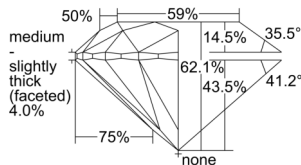

GIA®

FACSIMILE

GIA NATURAL DIAMOND DOSSIER®

October 24, 2024
GIA Report Number 7506745910
Shape and Cutting Style ..... Round Brilliant
Measurements ..... 5.05 - 5.09 x 3.15 mm

GRADING RESULTS

Carat Weight ..... 0.50 carat
Color Grade ..... E
Clarity Grade S11
Cut Grade ..... Excellent

ADDITIONAL GRADING INFORMATION

Polish ..... Excellent
Symmetry ..... Excellent
Fluorescence ..... None
Clarity Characteristics..... Cloud, Crystal, Indented Natural
Inspection(s): GIA 7506745910

GIA REPORT 7506745910

Verify this report at GIA.edu

PROPORTIONS

Profile to actual proportions

GRADING SCALES

GIA COLOR SCALE	GIA CLARITY SCALE	GIA CUT SCALE	
D	FLAWLESS	EXCELLENT	
E	INTERNALLY FLAWLESS		
F		VVS₁	VERY GOOD
G	VVS₂		
H	VS₁	GOOD	
I	VS₂		
J	S1₁	FAIR	
K	S1₂		
L	I₁	POOR	
M	I₂		
N	I₃		
O			
P			
Q			
R			
S			
T			
U			
V			
W			
X			
Y			
Z